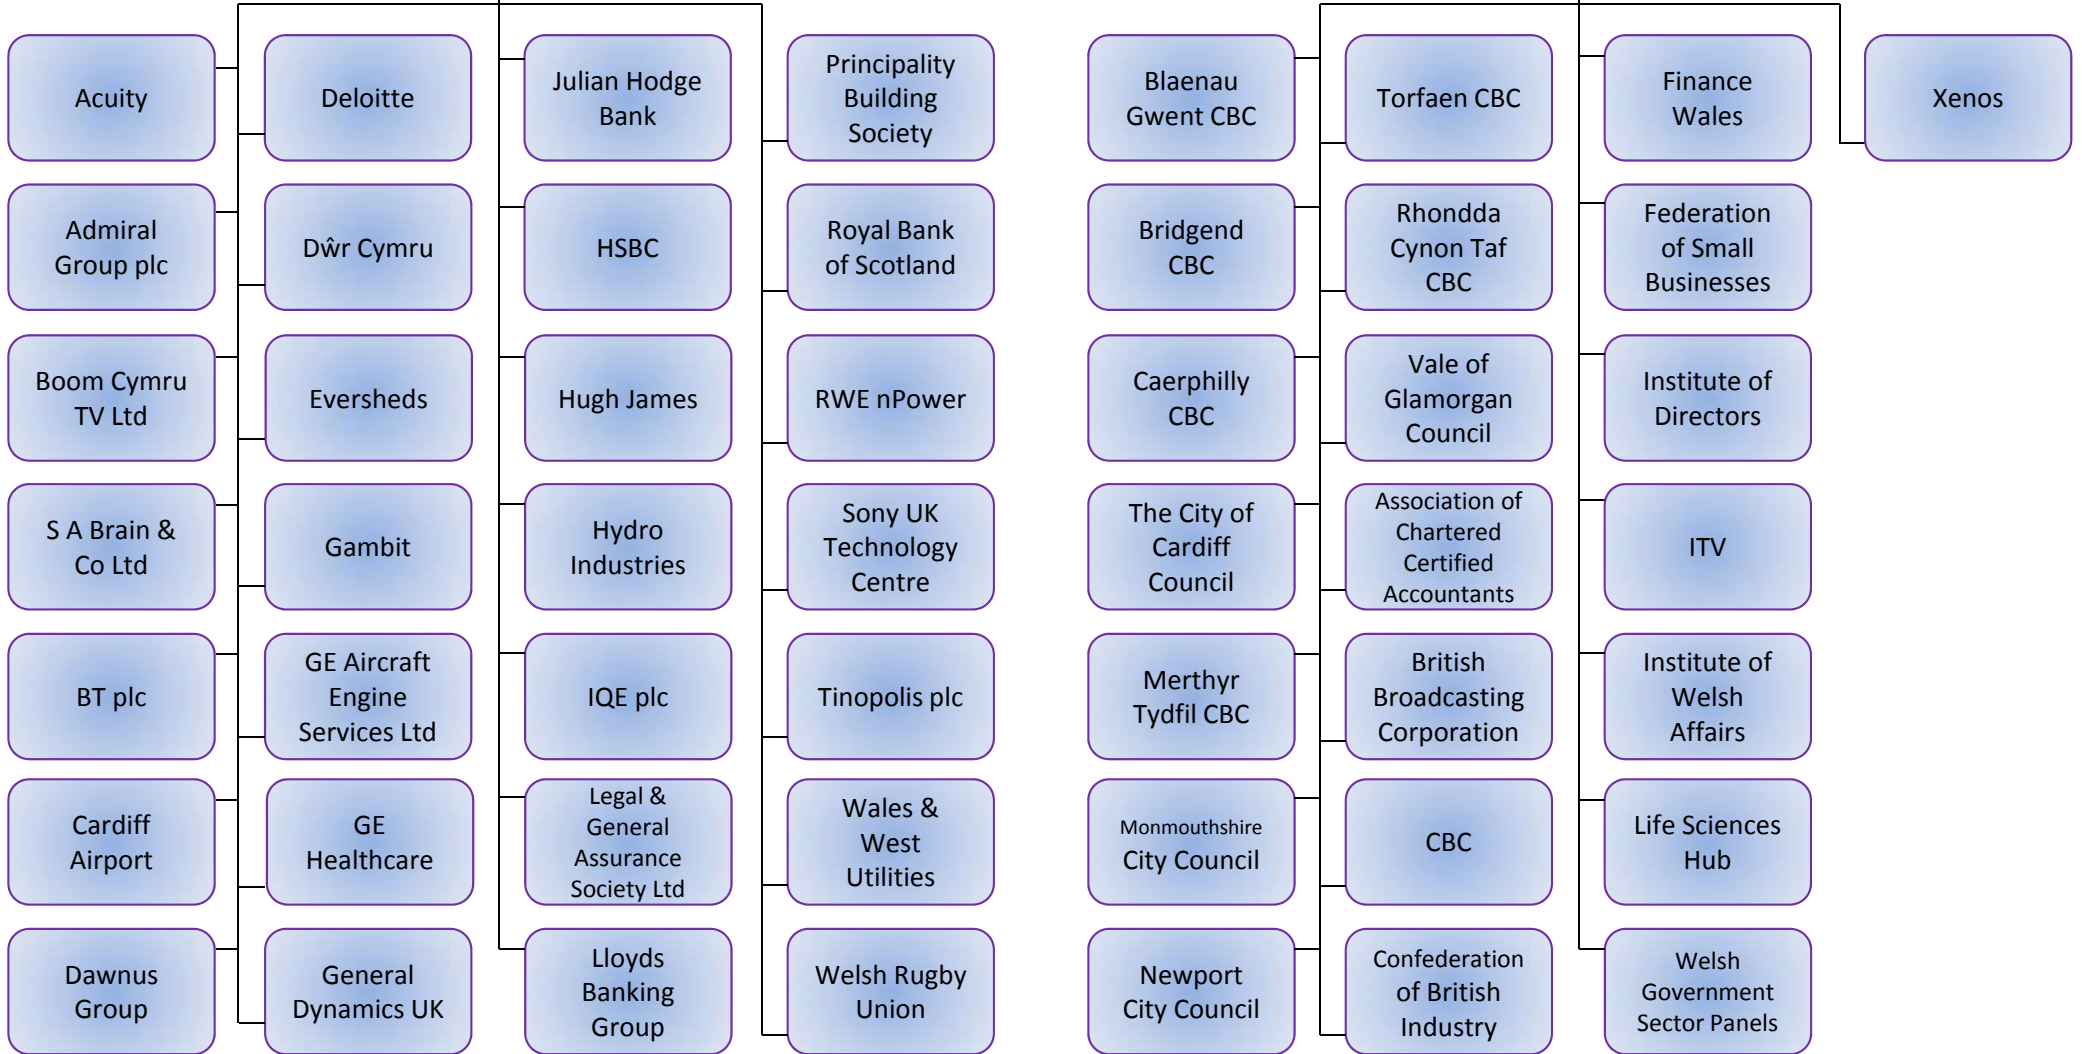

Coleg Sir Gâr

The College
Merthyr Tydfil

Coleg y
Cymoedd

YMCA
Community
College

Associate Members

x9
DWP
providers /
software
houses /
sector
bodies

LSkip Employment & Skills Board Member Networks

LSKIP Employment & Skills Board Member Networks

LSkip Employment & Skills Board Member Networks

Prof Brian Morgan

Anchors & RICs

Other Organisations

LSKIP Employment & Skills Board Member Networks

LSkip Employment & Skills Board Member Networks

LSKIP Employment & Skills Board Member Networks