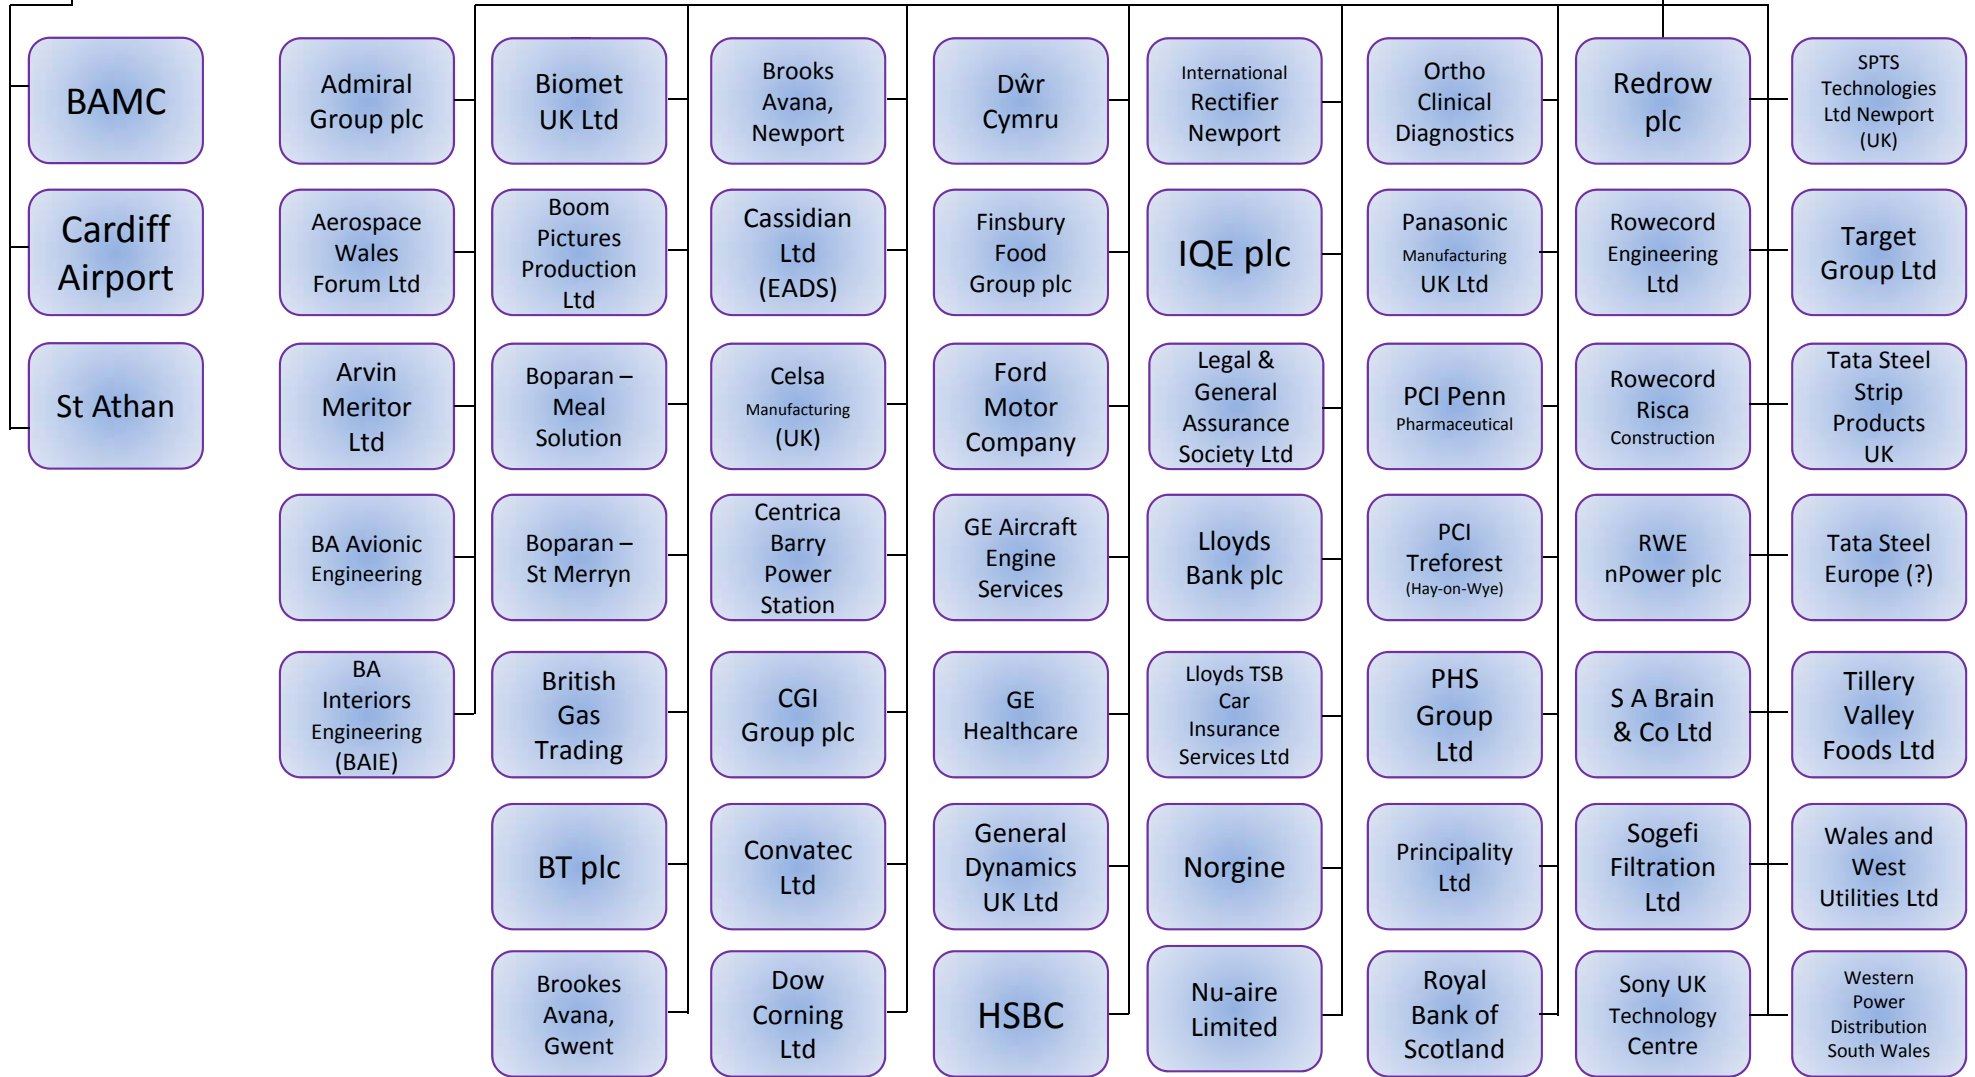

LSkip Employment & Skills Board Member Networks

**Mark Isherwood
Third Sector**

LSKIP Employment & Skills Board Member Networks

Dr Mark Picton

Cardiff & St Athan Enterprise Zone

Anchors & RICs

Lskip Employment & Skills Board Member Networks

Sarah John

Work-based Learning
Providers x 130

Core
contract
holders for
apprenticeships
x 20

Sub-
contractors/
partners/
consortium
members
x 90

Higher Education

University of
South Wales

Cardiff
Metropolitan
University