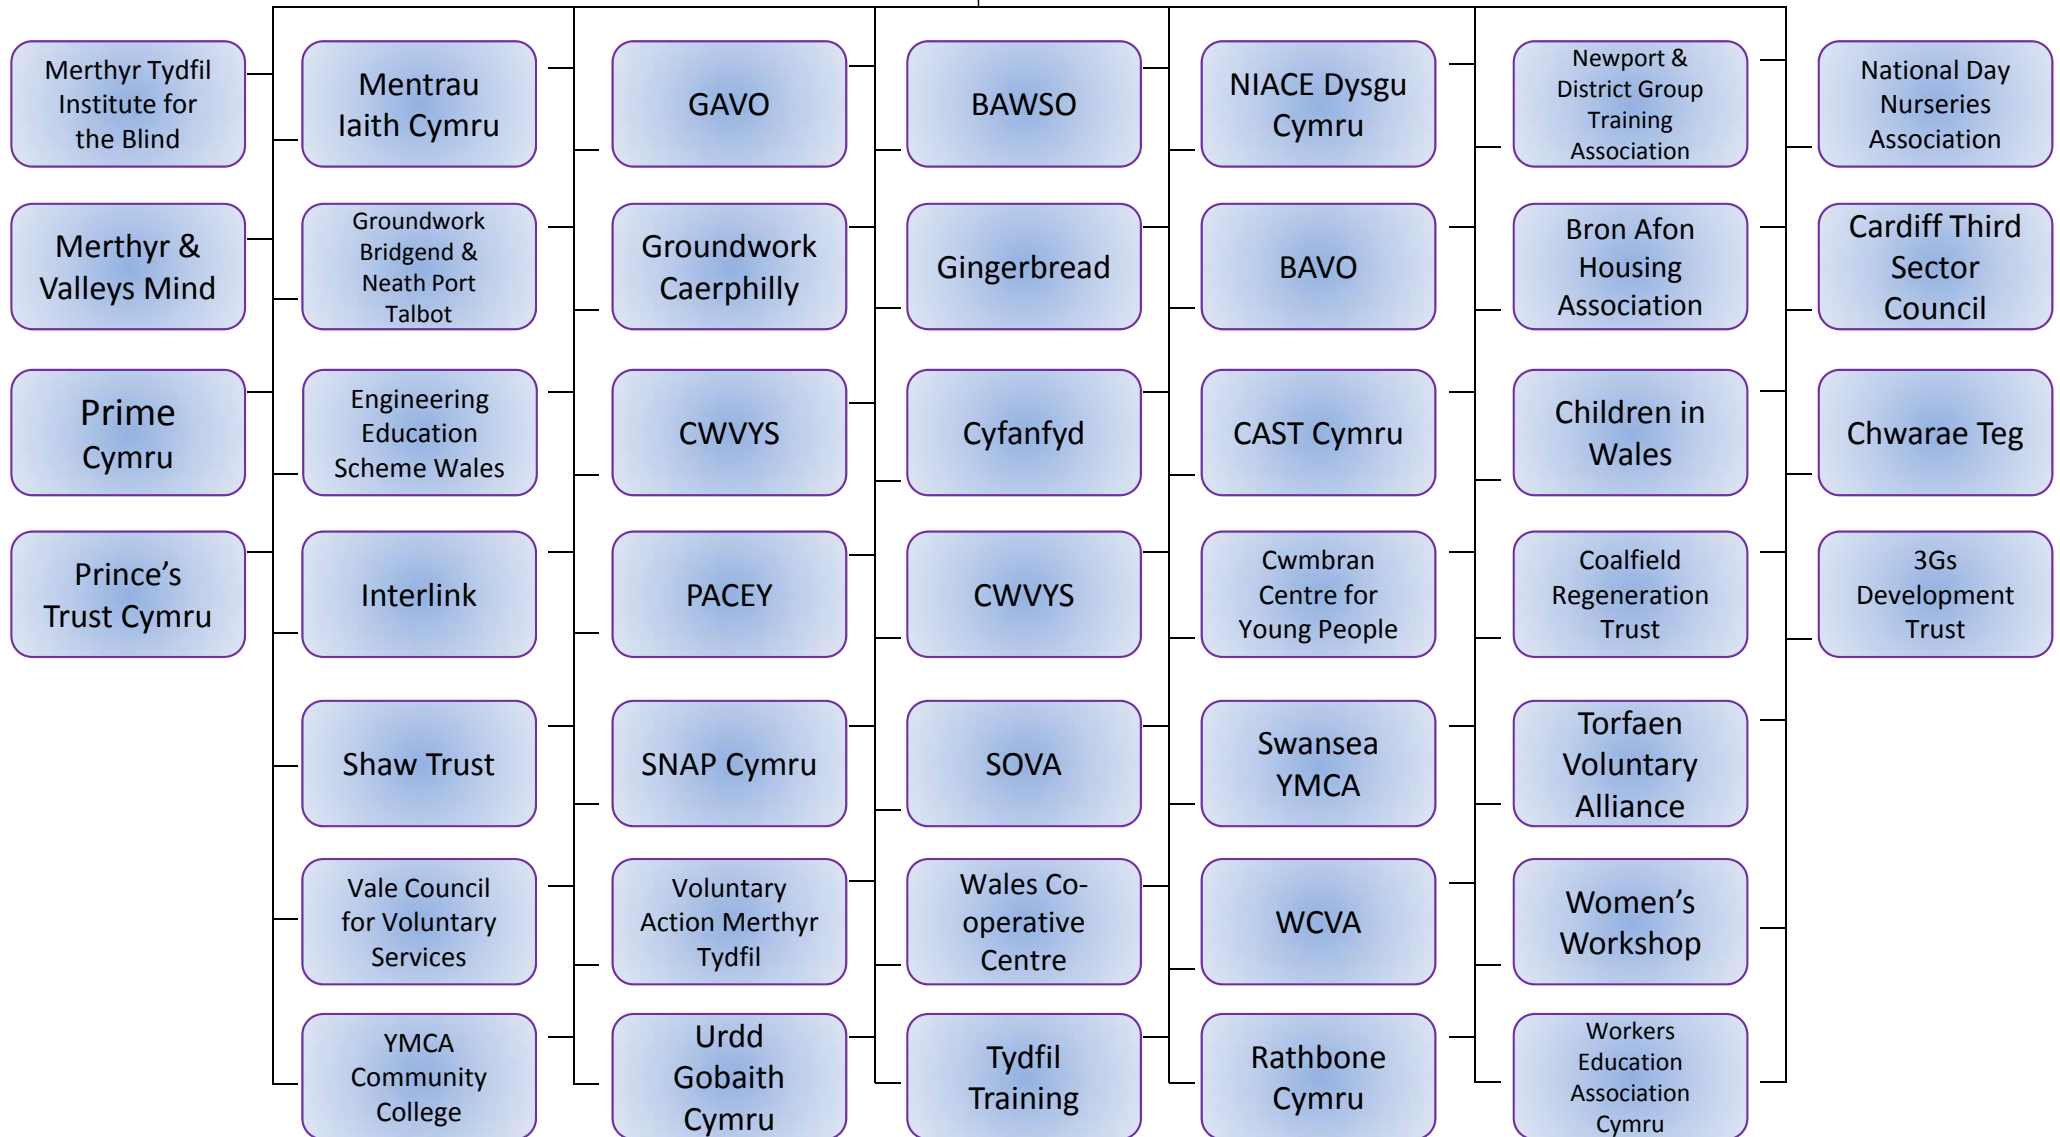

LSkip Employment & Skills Board Member Networks

**Mark Isherwood
Third Sector**

LSKIP Employment & Skills Board Member Networks

Dr Mark Picton

Cardiff & St Athan Enterprise Zone

Anchors & RICs

Lskip Employment & Skills Board Member Networks